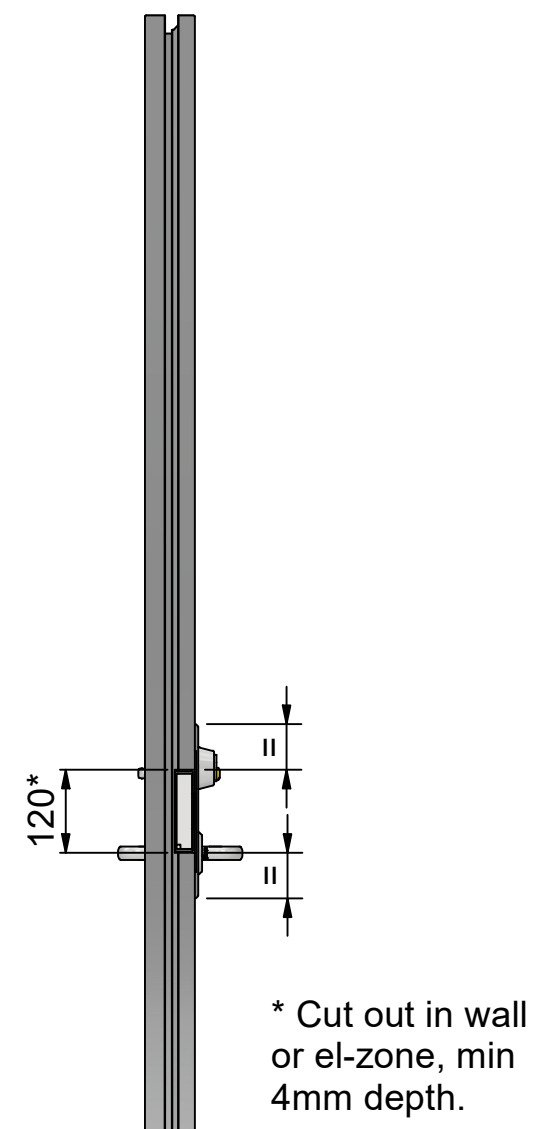

A (1 : 1,5)

Frame cut out.

Exploded view

Pos	Qty	Part number	Description	Item number
3	2	ISO 7046-1 - M4 x 10 - 4.8 - Z	Countersunk Flat Head Screw	
2	1	10000710	Strike plate inner to RG-474	
1	1	10000711	Strike plate RG-474	