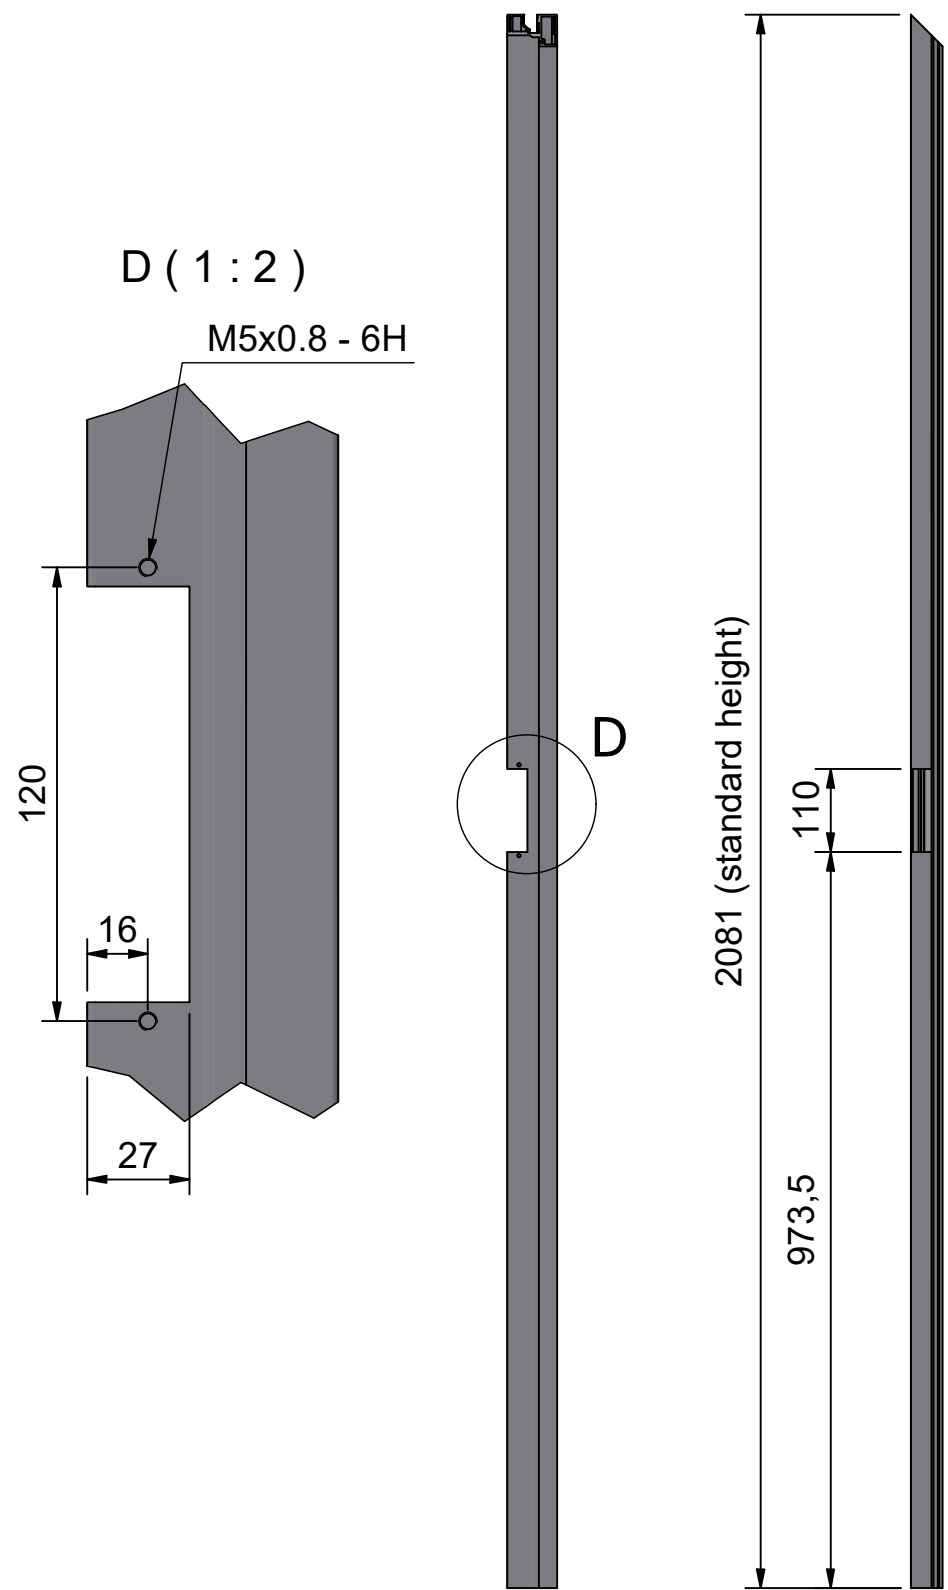

A (1 : 1,5)

Frame cut out.

Exploded view

Pos	Qty	Part number	Description	Item number
3	2	ISO 7046-1 - M4 x 10 - 4.8 - Z	Countersunk Flat Head Screw	
2	1	10000710	Strike plate inner to RG-474	
1	1	10000711	Strike plate RG-474	