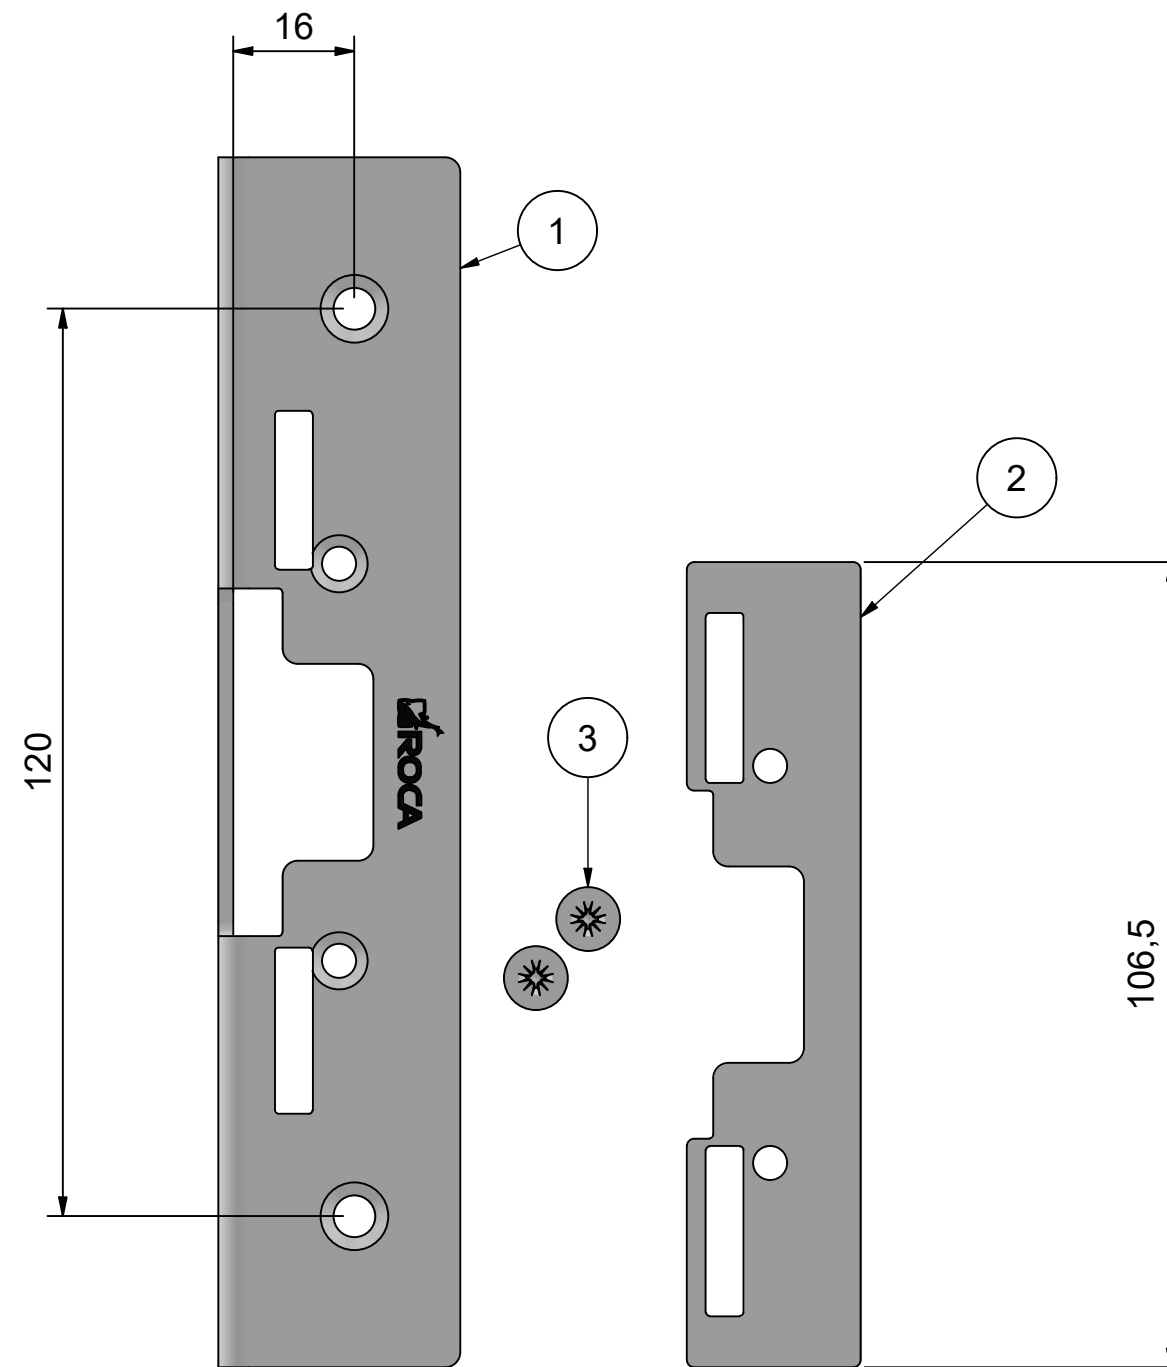

A (1 : 1,5)

Frame cut out.

Exploded view

Pos	Qty	Part number	Description	Item number
3	2	ISO 7046-1 - M4 x 10 - 4.8 - Z	Countersunk Flat Head Screw	
2	1	10000710	Strike plate inner to RG-474	
1	1	10000711	Strike plate RG-474	