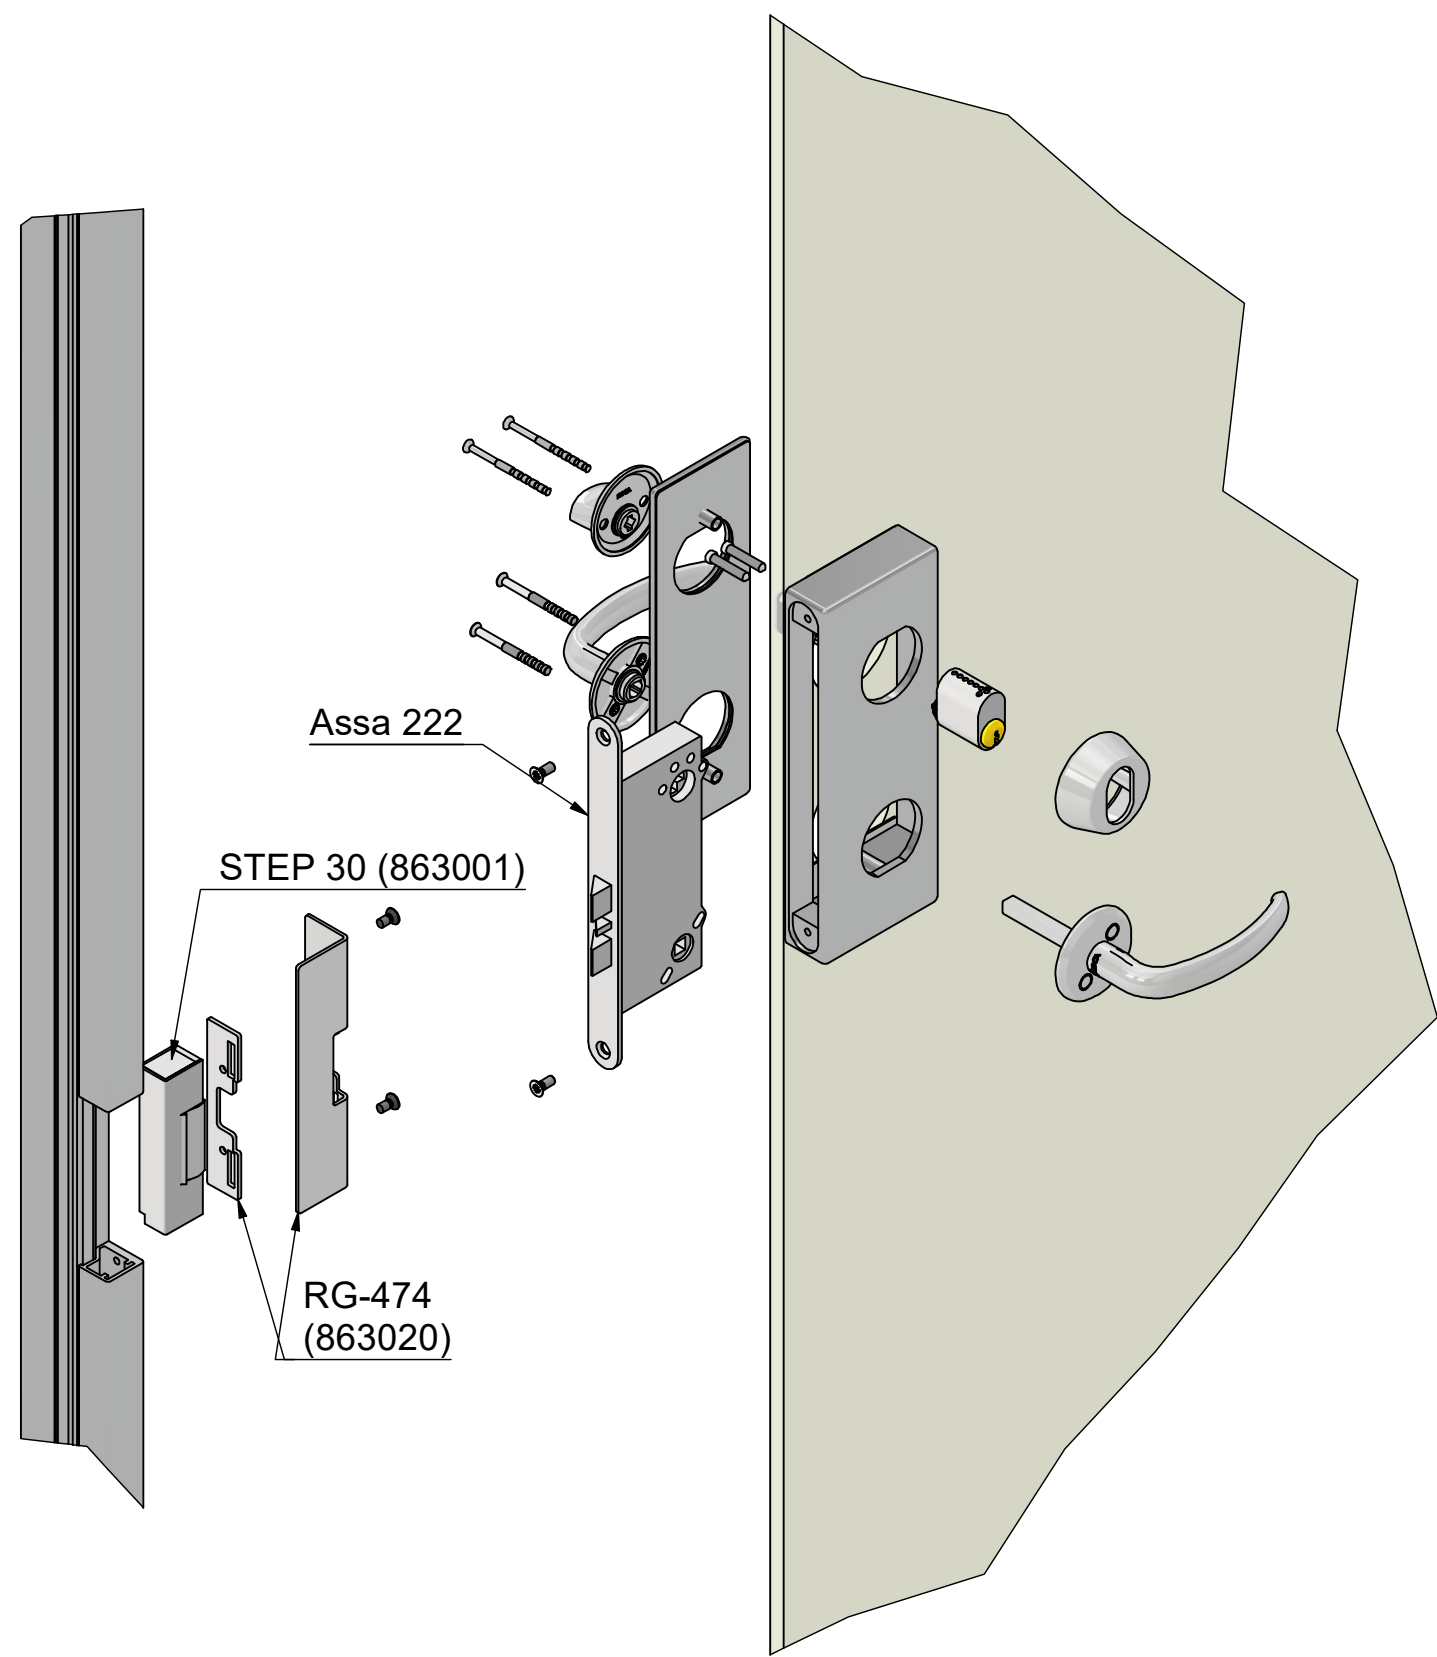

A (1 : 1,5)

Frame cut out.

Exploded view

Pos	Qty	Part number	Description	Item number
3	2	ISO 7046-1 - M4 x 10 - 4.8 - Z	Countersunk Flat Head Screw	
2	1	10000710	Strike plate inner to RG-474	
1	1	10000711	Strike plate RG-474	