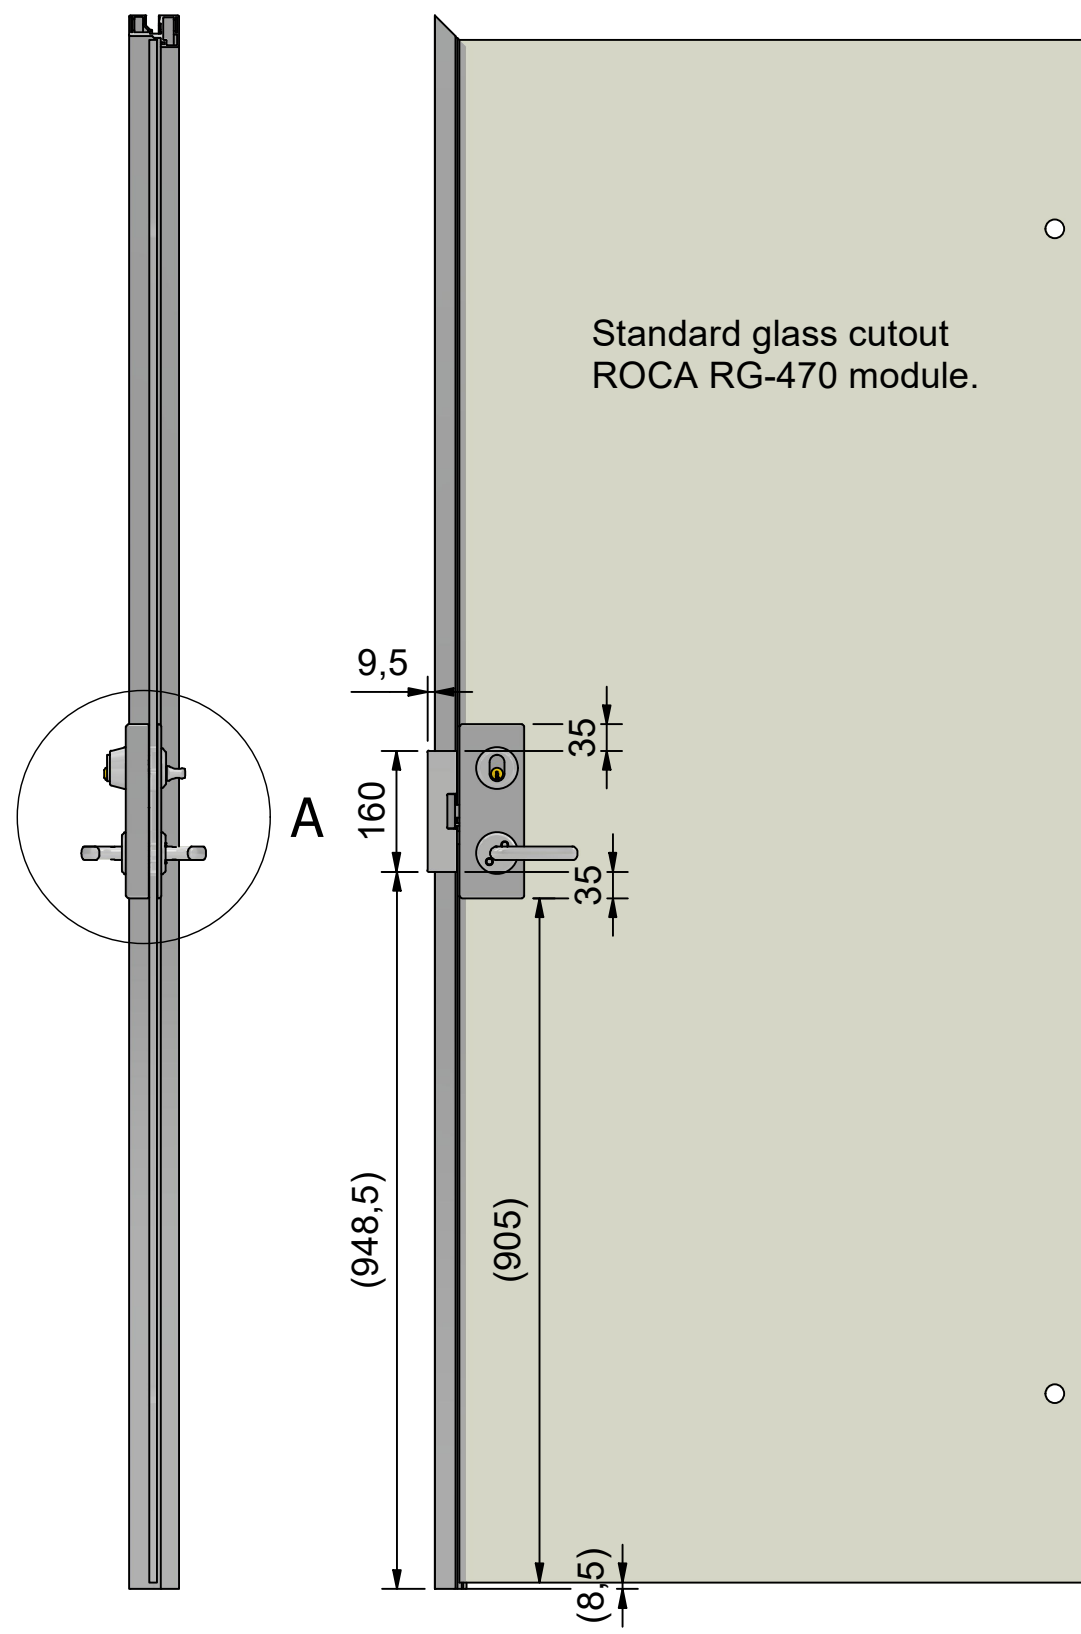

A (1 : 1,5)

Frame cut out.

Exploded view

Pos	Qty	Part number	Description	Item number
3	2	ISO 7046-1 - M4 x 10 - 4.8 - Z	Countersunk Flat Head Screw	
2	1	10000710	Strike plate inner to RG-474	
1	1	10000711	Strike plate RG-474	