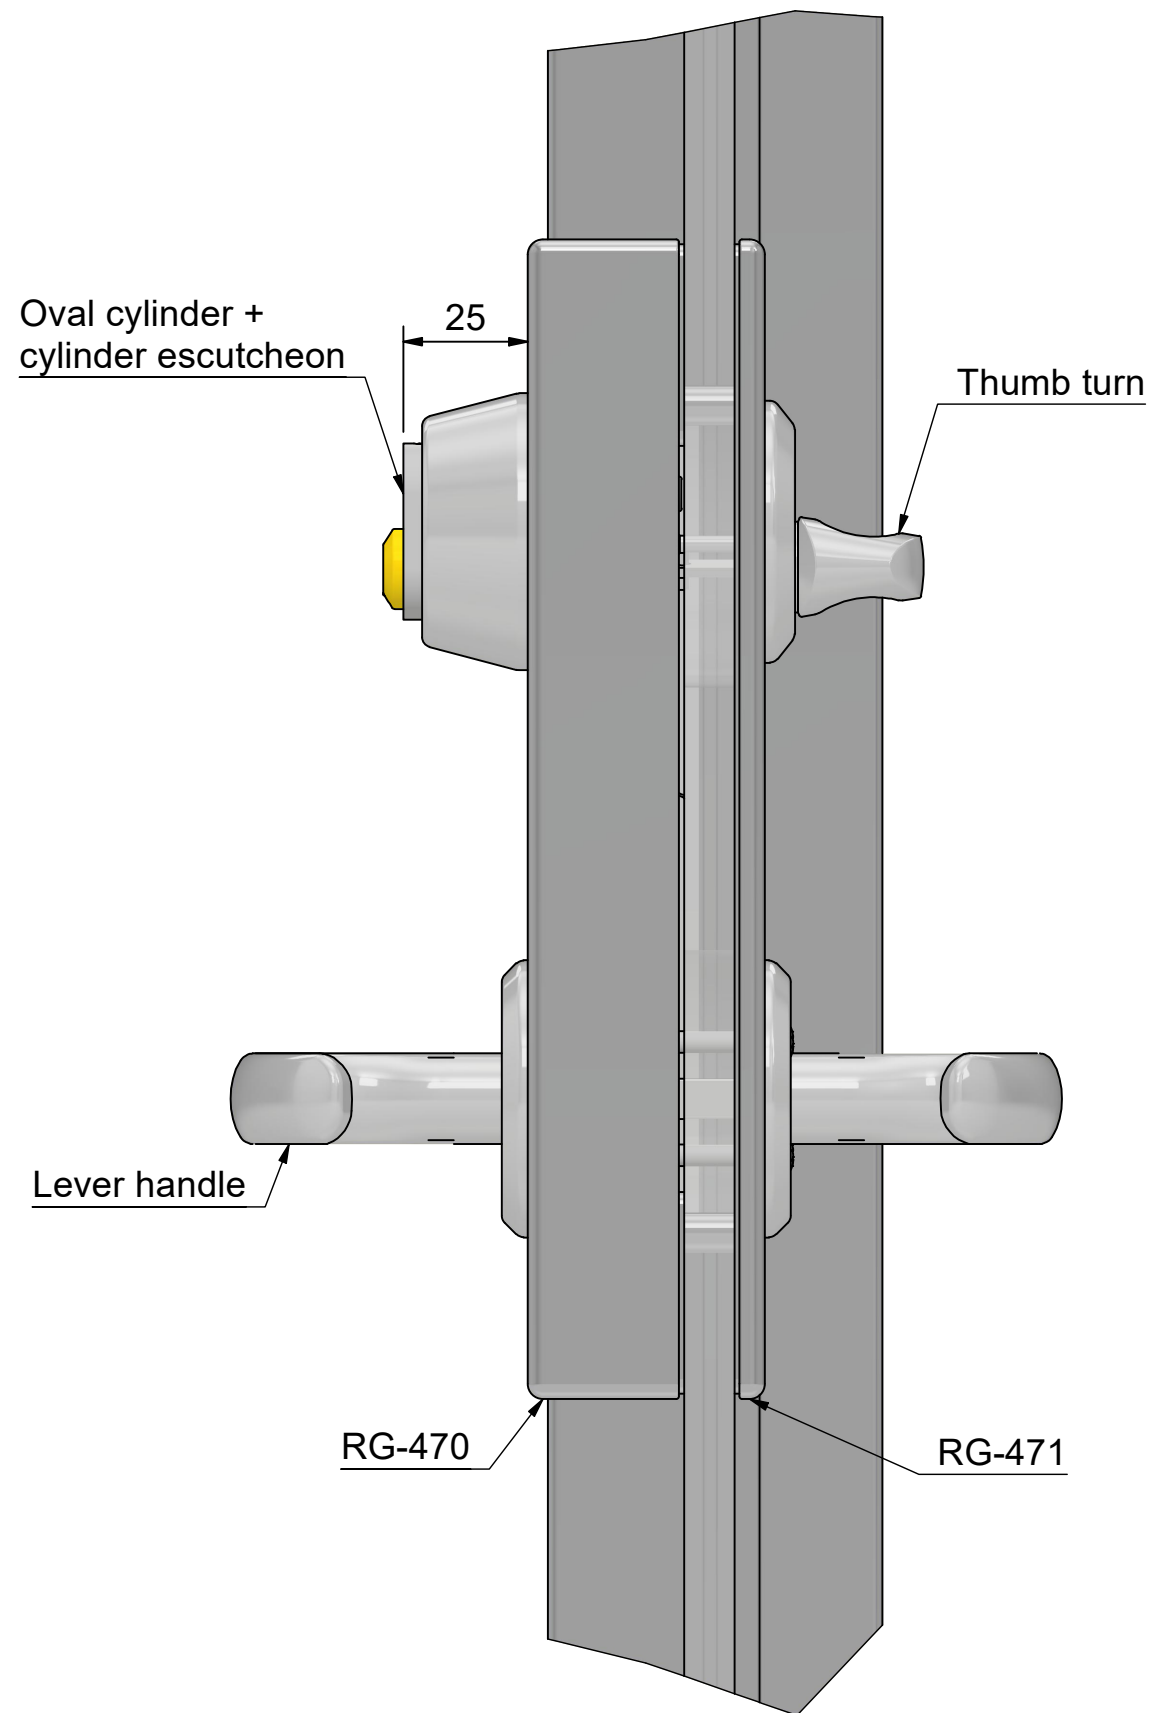

A (1 : 1,5)

Frame cut out.

Exploded view

Pos	Qty	Part number	Description	Item number
3	2	ISO 7046-1 - M4 x 10 - 4.8 - Z	Countersunk Flat Head Screw	
2	1	10000710	Strike plate inner to RG-474	
1	1	10000711	Strike plate RG-474	