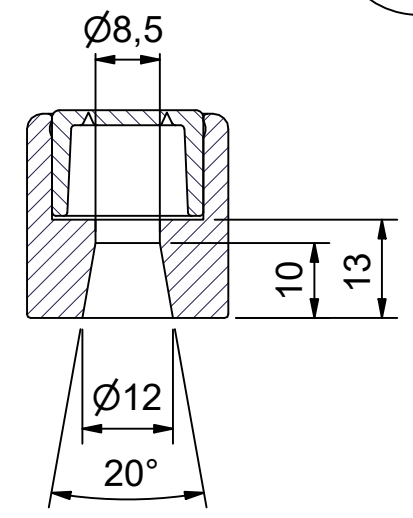

Screw for adjusting length

12

Plastic adapter for blade

Saddle width = 16

Length

28

14

Hose Ø7 x Ø5 x 1100

Spray nozzle

Table		
Compl.no.	Treatment	Length
536230	EP	470-750
536235	EP	630-900
538230	Black	470-750
538235	Black	630-900