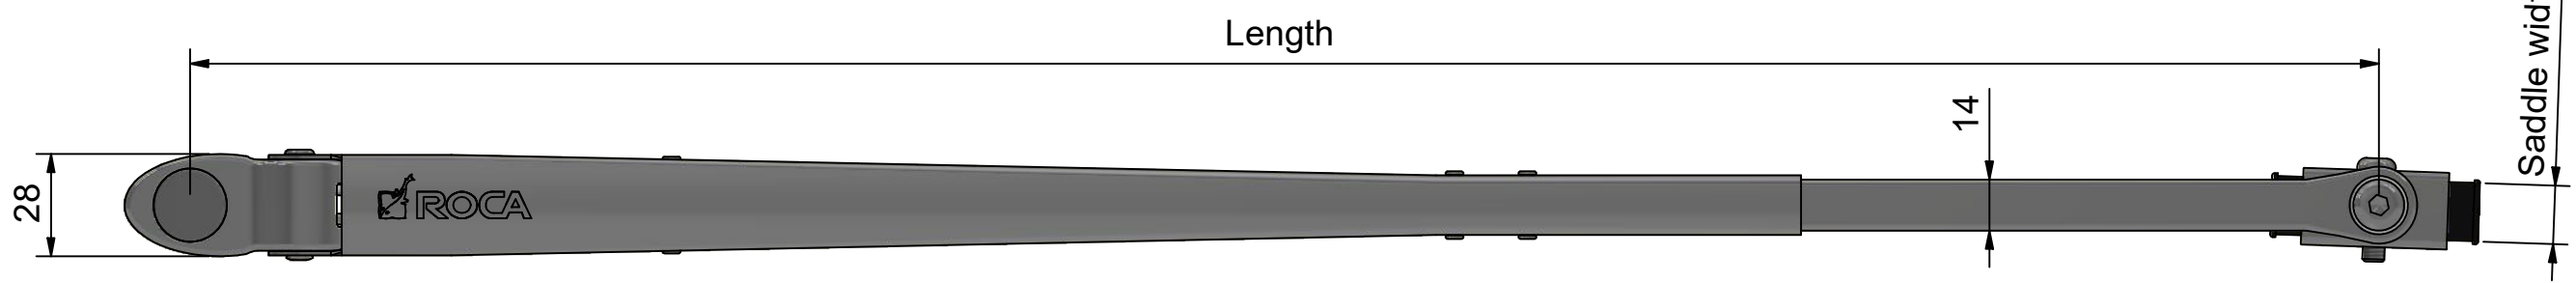

Screw for adjusting length

12

Plastic adapter for blade

Saddle width = 16

Length

28

14

Hose Ø7 x Ø5 x 1100

Spray nozzle

Table		
Compl.no.	Treatment	Length
536230	EP	470-750
536235	EP	630-900
538230	Black	470-750
538235	Black	630-900