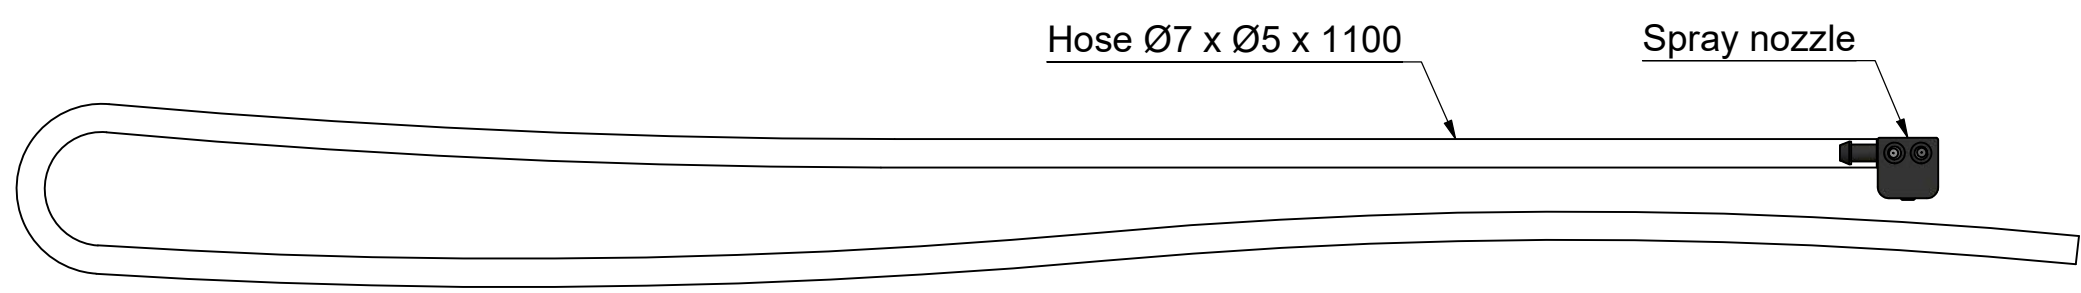

Screw for adjusting length

12

Plastic adapter for blade

Saddle width = 16

Length

28

14

Hose Ø7 x Ø5 x 1100

Spray nozzle

Table		
Compl.no.	Treatment	Length
536230	EP	470-750
536235	EP	630-900
538230	Black	470-750
538235	Black	630-900