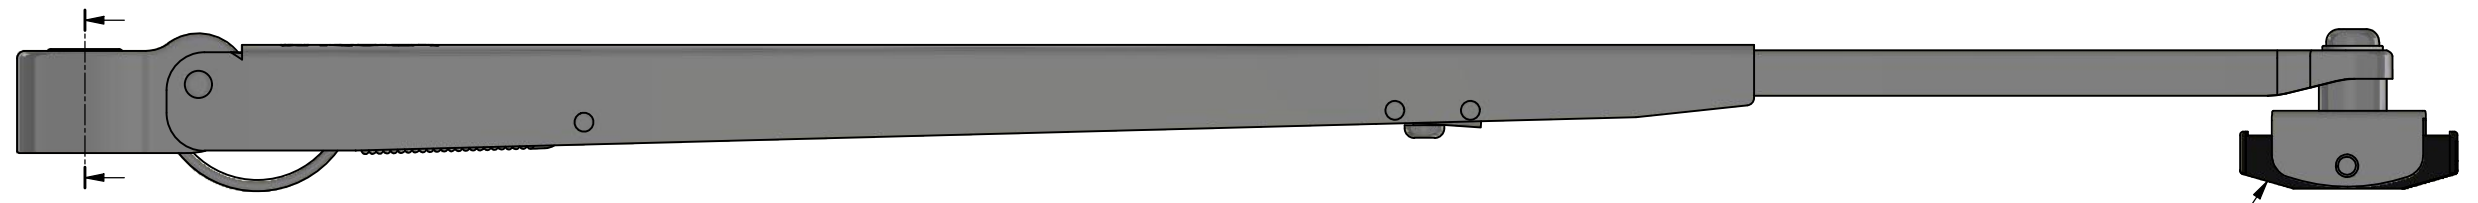

Screw for adjusting length

12

Plastic adapter for blade

Saddle width = 16

Length

28

14

Hose Ø7 x Ø5 x 1100

Spray nozzle

Table		
Compl.no.	Treatment	Length
536230	EP	470-750
536235	EP	630-900
538230	Black	470-750
538235	Black	630-900