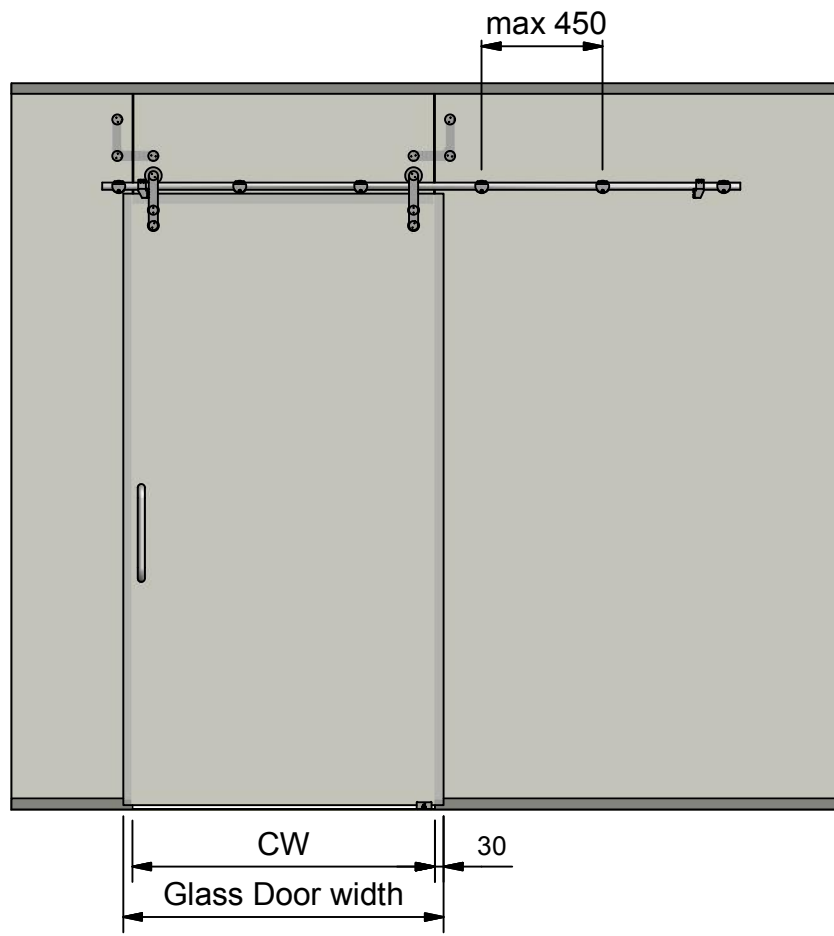

Stainless - Glass wall to floor assembly

Rail length:	3000/6000
Clear opening width:	CW
Glass Door width:	CW+60
Entry width:	CW-120