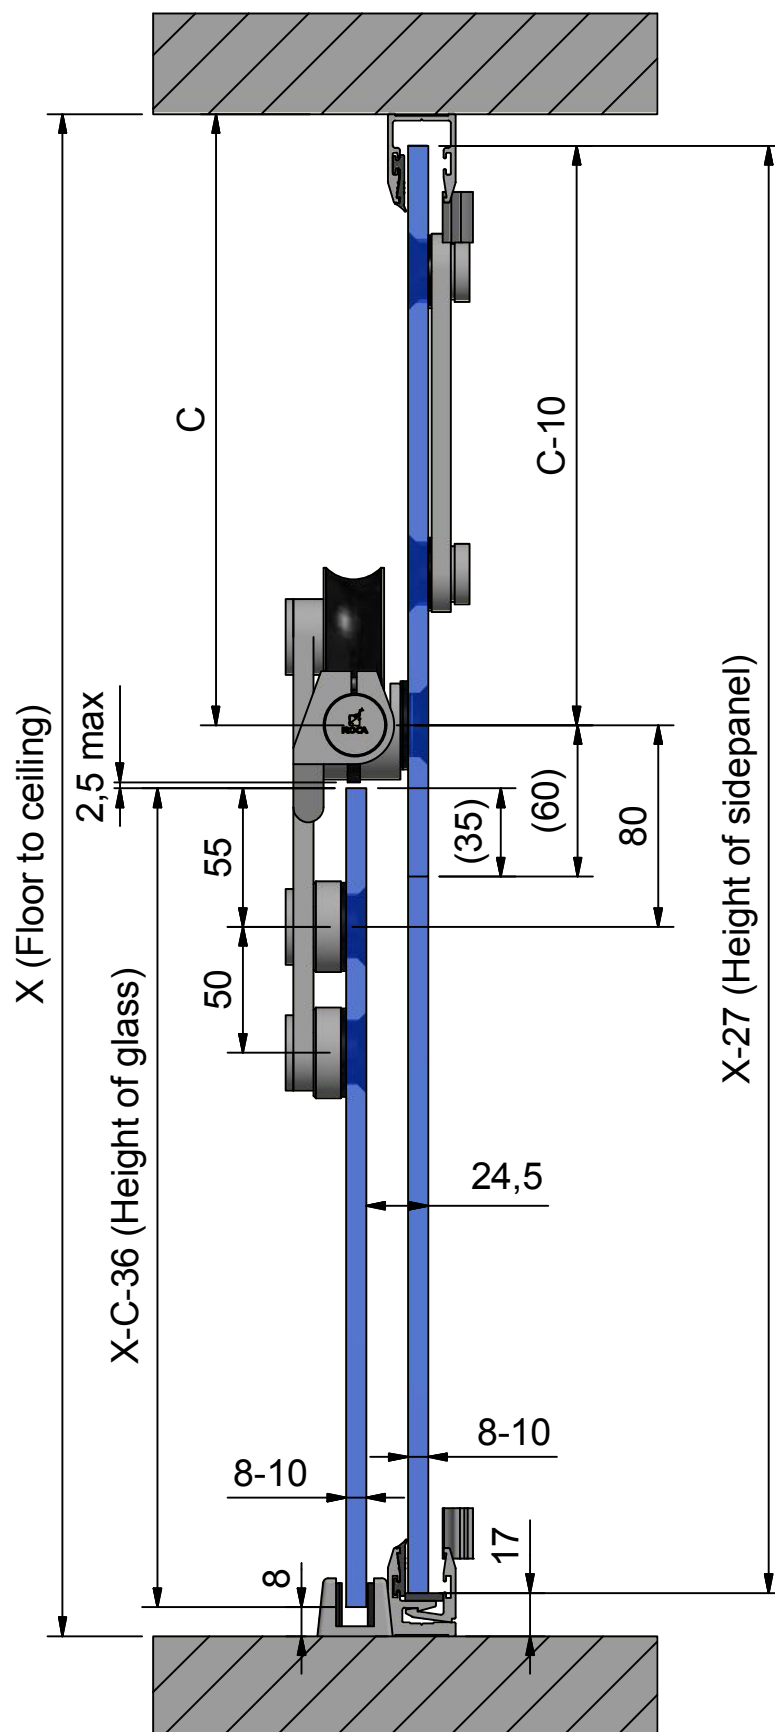

Stainless - Glass wall to floor assembly

Rail length:	3000/6000
Clear opening width:	CW
Glass Door width:	CW+60
Entry width:	CW-120