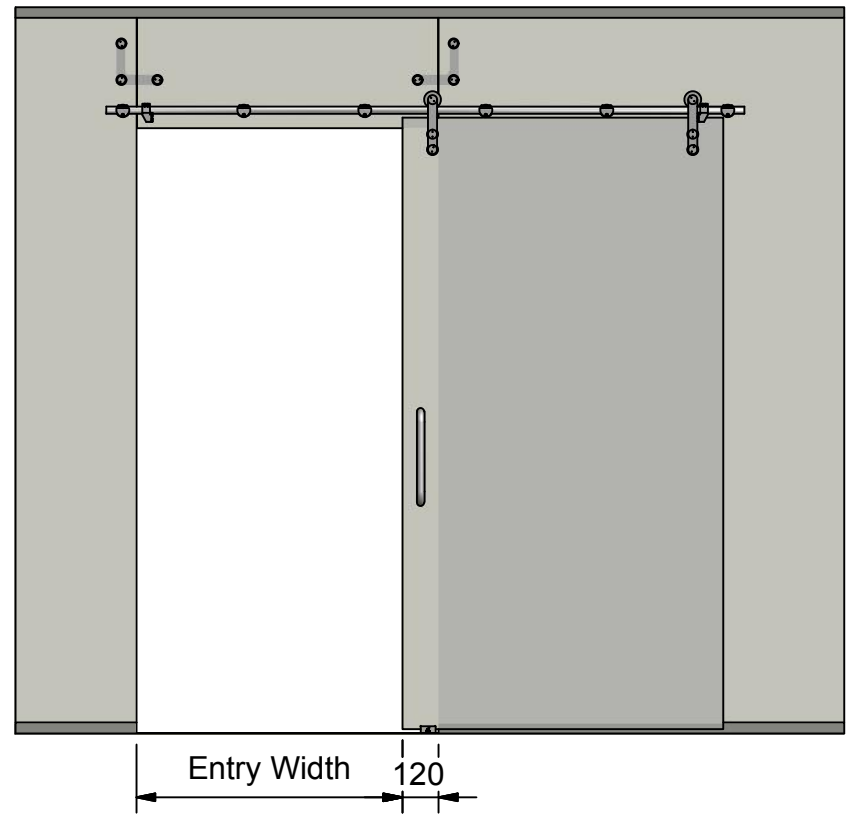

Stainless - Glass wall to floor assembly

Rail length:	3000/6000
Clear opening width:	CW
Glass Door width:	CW+60
Entry width:	CW-120